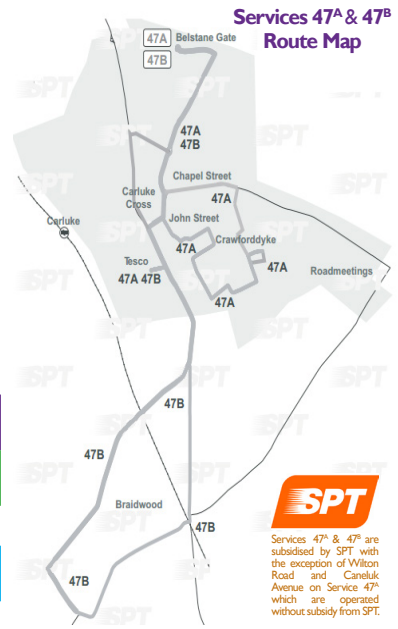

Service 47^A
Service 47^B

Belstane Gate | Cross | Tesco | Crawforddyke | Wilton Road | Rankin Gate | Belstane Gate
Belstane Gate | Cross | Tesco | Lower Braidwood | Tesco | Rankin Gate | Belstane Gate

47^A	47^B	47^A	47^A	47^A	47^B	47^A	47^A	47^B	47^A	47^A	47^A	47^B	47^A	47^A	47^A
0915	0945	1015	1045	1115	1145	1215	1315	1345	1415	1445	1515	1545	1615	1645	1715
0919	0949	1019	1049	1119	1149	1219	1319	1349	1419	1449	1519	1549	1619	1649	1719
0921	0951	1021	1051	1121	1151	1221	1321	1351	1421	1451	1521	1551	1621	1651	1721
0930		1030	1100	1130		1230	1330		1430	1500	1530		1630	1700	1730
0932		1032	1102	1132		1232	1332		1432	1502	1532		1632	1702	1732
0934	↓	1034	1104	1134	↓	1234	1334	↓	1434	1504	1534	↓	1634	1704	1734
↓	0958	↓	↓	↓	1158	↓	↓	1358	↓	↓	↓	1558	↓	↓	↓
↓	1005	↓	↓	↓	1205	↓	↓	1405	↓	↓	↓	1605	↓	↓	↓
0937	1007	1037	1107	1137	1207	1237	1337	1407	1437	1507	1537	1607	1637	1707	1737
0941	1011	1041	1111	1141	1211	1241	1341	1411	1441	1511	1541	1611	1641	1711	1741

This journey does not run on Saturdays

Get a SAVER ticket and SAVE yourself money!

Connect to our Service 41 at Carlisle Cross and travel to Lanark, Wishaw, Motherwell or Hamilton. Get a DAYsaver or WEEKsaver for unlimited travel across our network...

DAYsaver	£3.50	Unlimited travel on any of our buses, for a whole day.
WEEKsaver	£15.00	Unlimited travel on any of our buses, for a whole week.

Just popping out and then back home? Get a Carlisle 2Trip...

Carlisle 2Trip	£2.00	Valid for 2 journeys within Carlisle on Services 47^A/47^B

Services 47^A & 47^B are subsidised by SPT with the exception of Wilton Road and Caneluk Avenue on Service 47^A which are operated without subsidy from SPT.