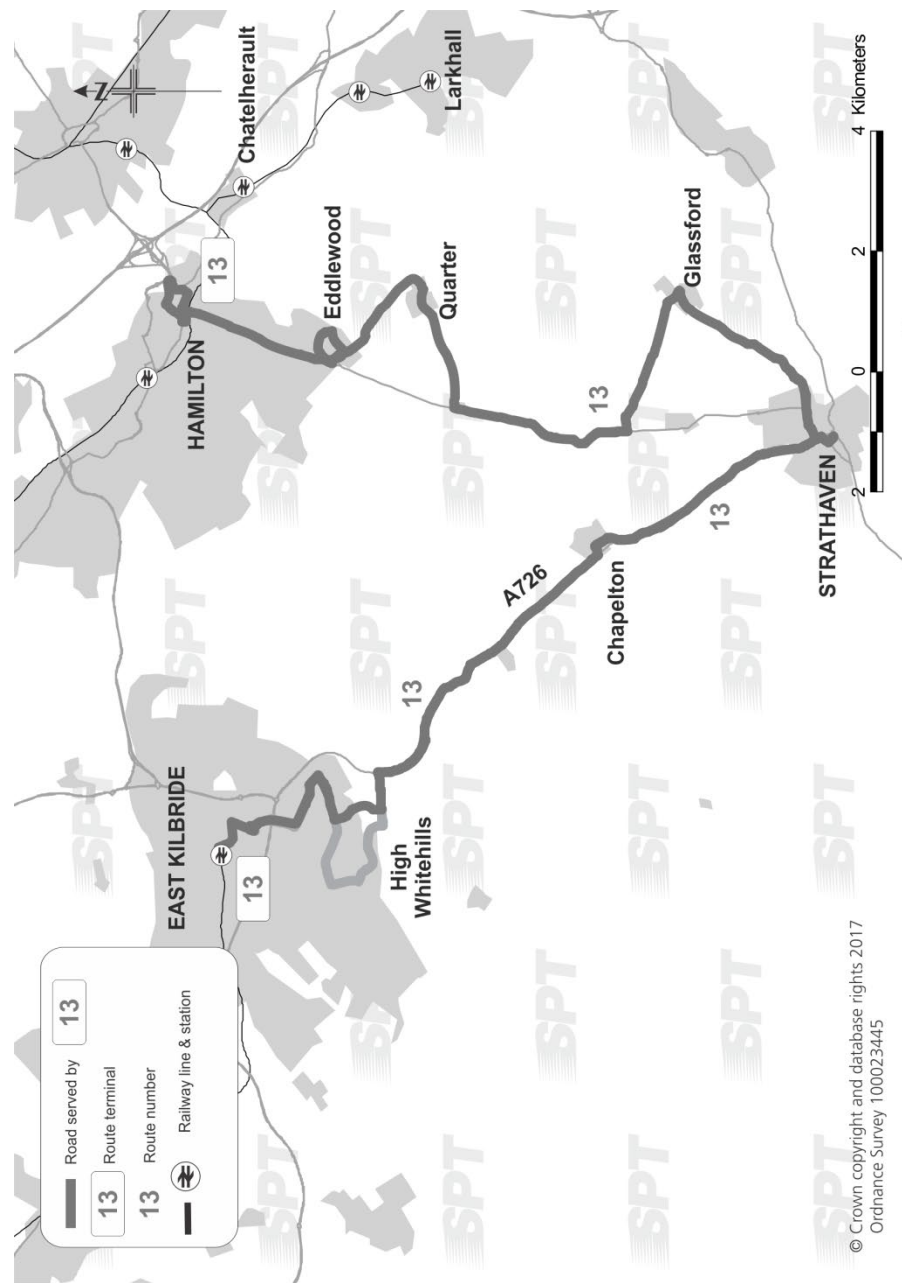

Some Intermediate points are not shown

FARES ARE CORRECT AT JULY 2017 - MAY BE SUBJECT TO CHANGE

© Crown copyright and database rights 2017
Ordnance Survey 100023445

Monday to Saturday

Route Service 13 : From **Hamilton Bus Station** via Brandon Street, Leechlee Road, Cadzow Street, Keith Street, Blackswell Lane, Low Patrick Street, Duke Street, Quarry Street, Gateside Street, Portland Place, Low Waters Road, Strathaven Road, Carscallan Road, High Parks Crescent, Queens Drive, Parks View, Clydesdale Avenue, High Parks Crescent, Carscallan Road, Quarter, Limekiln Road, A723, Station Road, Jackson Street, Alston Street, Millar Street, Glassford Street, Commercial Road, Barn Street, Green Street, **Strathaven** Common Green, Green Street, Barn Street, Glasgow Road, Mounthilly Road, Wellbrae, Glasgow Road, A726, Greenhills Road, Singer Road, Stroud Road, Kelvin Road, Murray Road, Churchill Avenue, East Kilbride Bus Station, Churchill Avenue to West Mains Road, **East Kilbride Railway Station**

Return from East Kilbride Railway Station, West Mains Road via Churchill Avenue, East Kilbride Bus Station, Churchill Avenue, Murray Road, Kelvin Road, Stroud Road, Singer Road, Greenhills Road, A726, Wellbrae, Mounthilly Road, A726, Glasgow Road, Barn Street, Green Street, **Strathaven** Common Green, Green Street, Barn Street, Commercial Road, Glassford Road, Millar Street, Alston Street, Jackson Street, Station Road, A723, Limekiln Road, Carscallan Road, High Parks Crescent, Queens Drive, Parks View, Clydesdale Avenue, High Parks Crescent, Carscallan Road, Strathaven Road, Low Waters Road, Portland Place, Gateside Street, Quarry Street, Brandon Street to **Hamilton Bus Station**